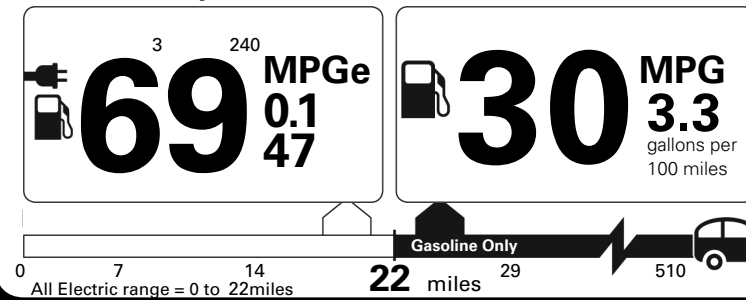

To view full accessory product line - Scan this Smartphone QR code or visit <https://accessories.volvocars.com/en-us>

JOIN THE CONVERSATION

See what our fans are saying about Volvo and join in!

Have a question? Feel free to ask us on Twitter! @VolvoCarUSA Scan this Smartphone QR code

Instagram: @VolvoCarUSA
Facebook: Volvo Car USA
YouTube: Volvo Car USA

The price shown does not include Gasoline, License and Title Fees, State and Local Taxes and Dealer Installed Options and Accessories. The factory reserves the right to modify price, designs and equipment without previous notice.

PRICING

IMPORTER'S SUGGESTED LIST PRICE P.O.E.: $ 47,650.00

Climate Package 750.00
Headlamp Cleaners
Heated Rear Seats
Heated Steering Wheel

Premium Package 1,800.00
Power Child Locks Rear Doors
Sensus Navigation Pro
HomeLink Garage Door Transmitter
Power Folding Rear Head Restraints
Folding Split Backrest w/ Load-Through Hatch
Front Park Assist

Eye Glass Holder* 80.00

Metallic Paint 695.00

Integrated End Pipes* 245.00

Polestar* 1,295.00

19" 5 Triple Spoke Alloy Wheel 800.00

Destination Charge 1,045.00

Total Suggested Retail Price: $ 54,360.00

Fuel Economy and Environment

Plug-In Hybrid Vehicle
Electricity-Gasoline

Fuel Economy Compact Car range from 14 to 114 MPGe. The best vehicle rates 142 MPGe.

You save $ 500
in fuel costs over 5 years compared to the average new vehicle.

Annual Fuel Cost
$ 1,200

Fuel Economy & Greenhouse Gas Rating (tailpipe only) **MPG 8** **Smog Rating** (tailpipe only) **7**

CO2 10
This vehicle emits 155 grams CO2 per mile. The best emits 0 grams per mile (tailpipe only). Producing and distributing fuel also create emissions; learn more at fuelconomy.gov.

Actual results will vary for many reasons, including driving conditions and how you drive and maintain your vehicle. The average new vehicle gets 27 MPG and costs $ 6,500 to fuel over 5 years. Cost estimates are based on 15000 miles per year at $2.95 per gallon and $0.13 per kW-hr. This is a dual fueled automobile. MPGe is mile per gallon equivalent. Vehicle emissions are a significant cause of climate change and smog.

fuelconomy.gov

Calculate personalized estimates and compare vehicles

PARTS CONTENT INFORMATION

FOR VEHICLES IN THIS CARLINE: VOLVO SERIES

U.S./CANADIAN PARTS CONTENT: 25%

MAJOR SOURCES OF FOREIGN PARTS CONTENT:

SWEDEN: 15%
KOREA: 15%

FOR THIS VEHICLE: FINAL ASSEMBLY POINT: RIDGEVILLE, SC

COUNTRY OF ORIGIN: ENGINE PARTS: SWEDEN

TRANSMISSION PARTS: JAPAN

Note: Parts contents does not include final assembly, distribution, or other non-parts costs.

GOVERNMENT 5-STAR SAFETY RATINGS

This vehicle has not been rated by the government for overall vehicle score, frontal crash or rollover risk.

Star ratings range from 1 to 5 stars (1★ to 5★) with 5 being the highest. Source: National Highway Traffic Safety Administration (NHTSA) www.safercar.gov or 1-888-327-4236

VEHICLE IDENTIFICATION
Type & Chassis: 224 165323
Model Year: 2022
Color: Crystal White Metal
VIN: 7JRBR0FZ7NG165323

Port of Importation: Charleston VPC,
Delivered by: Truck
DELIVERY ADDRESS
KEN GARFF VOLVO 5235
525 SOUTH STATE STREET
SALT LAKE CITY, UT 84111

7JRBR0FZ7NG165323